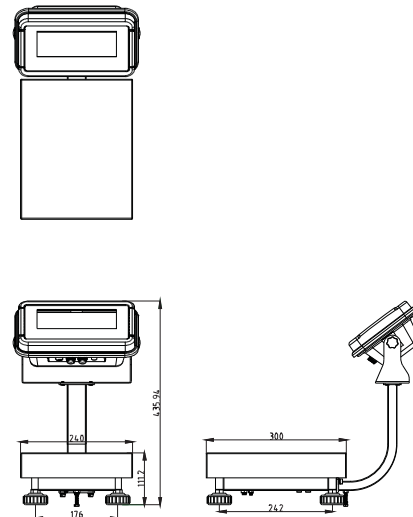

BWS Waterproof Platform Scales

General Specifications

- Display 52mm digit LCD display, with white LED backlight
- Capacities 15kg~600kg
- Keyboard 7 keys (Mechanical switch)
- Housing Stainless Steel
- Load cell excitation voltage 5V/150mA
- Max. Divisions 3,000e; 6,000d; 15,000d
- ADC update $\leq 1/10$ second
- Operating Temp. $-10^{\circ}\text{C} \sim +40^{\circ}\text{C}$
- Power AC adapter (12V/500mA), rechargeable battery (6V/4Ah)

- Ip65 waterproof rating
- BWS-3236 (hockey stick pole); BWS-4050, BWS-6060 (straight pole)
- Applications: 1. Check weighing 2. Accumulation 3. Animal weighing 4. Peak hold
- OIML approval from DELTA (approval no. DK0199.165)
- Stainless steel housing and load cell
- Optional RS-232 interface to connect to computer or printer
- Optional analogue output (4V~20mA/0~10V)
- Optional bluetooth
- Optional initial-verification

Options

Print formats

NO.: 1 GS: 4.240KG	DATE: 2012/03/07 TIME: 19:10:54 TOTAL ***** NO: 3 Total: 12.705KG
DATE: 2012/03/07 TIME: 19:06:37 NO.: 1 GS: 4.235KG	DATE: 2012/03/07 TIME: 19:09:03 NO.: 1 GS: 4.235KG TOTAL: 4.235KG
DATE: 2012/03/07 TIME: 19:08:26 NO.: 2 NT: 4.235KG TW: 1.810KG GW: 6.045KG	DATE: 2012/03/07 TIME: 19:10:48 NO.: 3 NT: 4.235KG TW: 1.810KG GW: 6.045KG TOTAL: 12.705KG

Dimensions(mm)

BWS-4050, BWS-6060

BWS-3236, BWS-3024