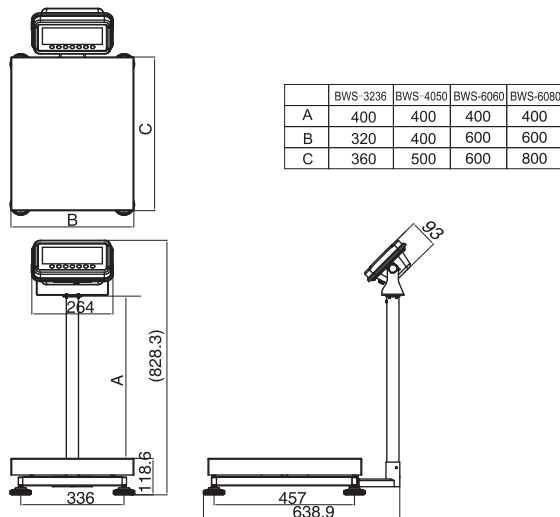

Dimensions(mm)

BWS-4050, BWS-6060