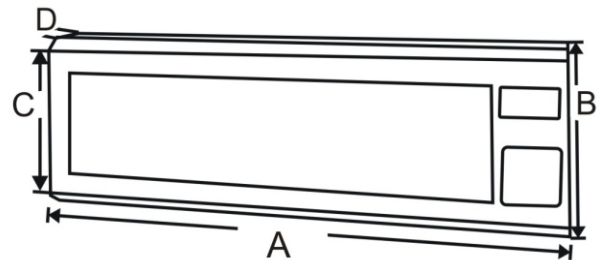

TP SERIES REMOTE DISPLAY

▶ FEATURES

- 3"/5" very high brightness LED display, red color
- Auto detect baud rate and communication protocol
- Compatible many models weighing indicator
- Wireless communication distance up to 100m
- Can customize communication protocol

▶ OPTIONS

- RS-485

▶ DIMENSION (mm)

	TP-03	TP-05
A	540	780
B	200	260
C	180	230
D	55	60

Wireless remote display install
RS-232 interface

Wireless remote display

▶ SPECIFICATIONS

Model	TP-03	TP-03W	TP-05	TP-05W
Display	3 inch LED	3 inch LED	5 inch LED	5 inch LED
Operate temp	0°C~+40°C			
Digits	6 digits			
Auto detect baud rate range	600~9600bps			
Housing	Mild steel			
Power	AC power(110V/220V)			
Wireless Communication distance		100m		100m
Wireless Communication frequency		433MHz		433MHz
Gross weight	2.85kg	2.9kg	6.3kg	6.4kg
Packing	TP-03: Master carton packing, weight 2.9kg, dimension 0.021m ³ , 40 feet container can load 2560 machine, 20 feet container can load 1280 machine TP-05: Master carton packing, weight 6.4kg, dimension 0.037m ³ , 40 feet container can load 1450 machine, 20 feet container can load 725 machine			